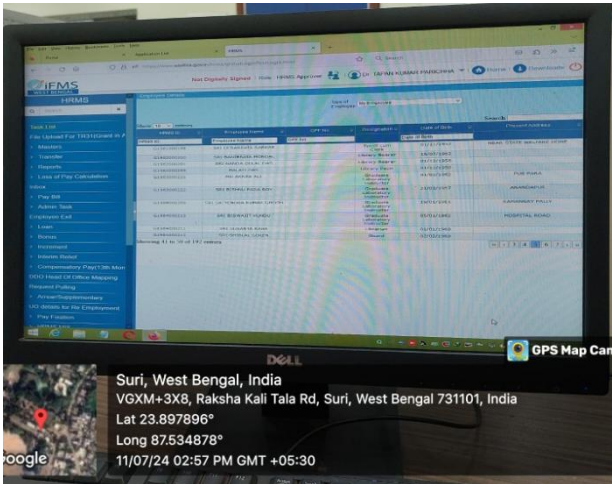

SURI VIDYASAGAR COLLEGE

(Govt. Sponsored & Constituent college of the University of Burdwan)

SURI, BIRBHUM, PIN – 731101, Ph. No. – 03462-255504

Website : surividyasagarcollege.org.in, e-mail : surividyasagarcollege1942@gmail.com

This Institution is Ragging Free

IFMS Portal