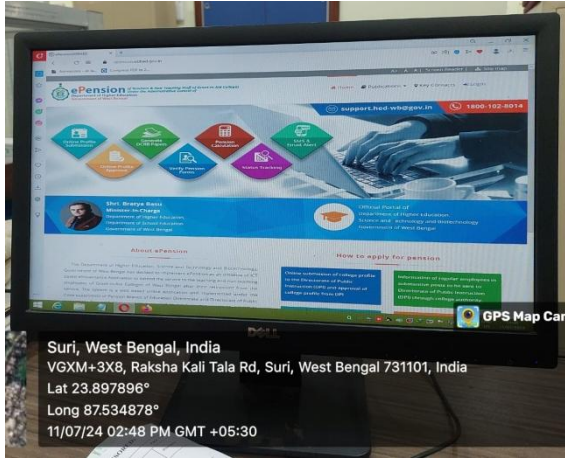

SURI VIDYASAGAR COLLEGE

(Govt. Sponsored & Constituent college of the University of Burdwan)

SURI, BIRBHUM, PIN – 731101, Ph. No. – 03462-255504

Website : surividyasagarcollege.org.in, e-mail : surividyasagarcollege1942@gmail.com

This Institution is Ragging Free

E-Pension Portal