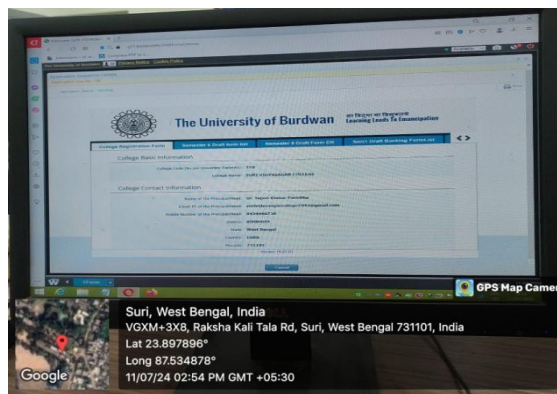

SURI VIDYASAGAR COLLEGE

(Govt. Sponsored & Constituent college of the University of Burdwan)

SURI, BIRBHUM, PIN – 731101, Ph. No. – 03462-255504

Website : surividyasagarcollege.org.in, e-mail : surividyasagarcollege1942@gmail.com

This Institution is Ragging Free

Online services by The University of Burdwan Portal