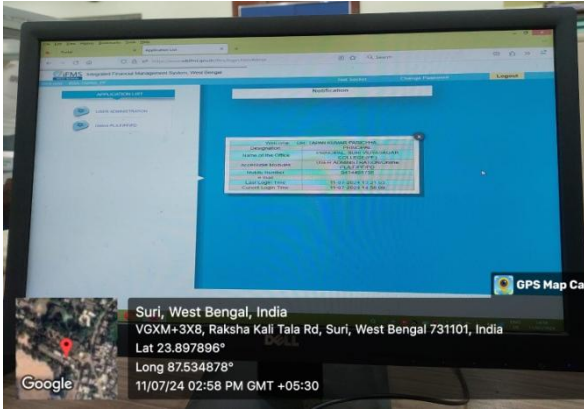

SURI VIDYASAGAR COLLEGE

(Govt. Sponsored & Constituent college of the University of Burdwan)

SURI, BIRBHUM, PIN – 731101, Ph. No. – 03462-255504

Website : surividyasagarcollege.org.in, e-mail : surividyasagarcollege1942@gmail.com

This Institution is Ragging Free

IFMS Portal