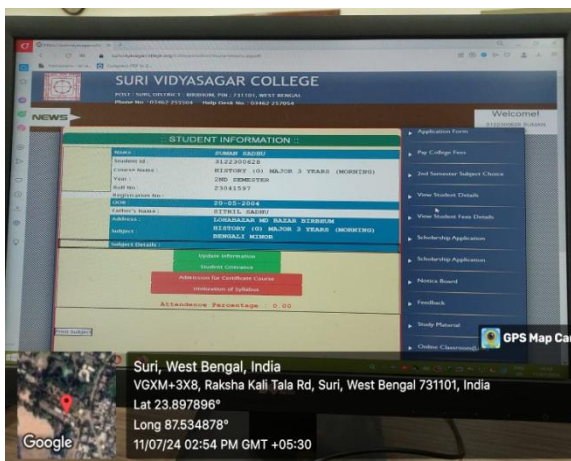

SURI VIDYASAGAR COLLEGE

(Govt. Sponsored & Constituent college of the University of Burdwan)

SURI, BIRBHUM, PIN – 731101, Ph. No. – 03462-255504

Website : surividyasagarcollege.org.in, e-mail : surividyasagarcollege1942@gmail.com

This Institution is Ragging Free

Suri Vidyasagar College Web Portal for students'